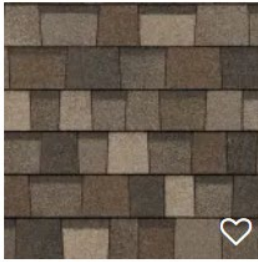

Driftwood

Estate Gray

Harbor Blue

Midnight Plum

Onyx Black

Quarry Gray

Teak

Williamsburg Gray

Approved Roof Color Shingles as of July 17, 2025

Owens Corning TruDefinition© Duration Designer (Blends)

Aged Copper

Black Sable

Bourbon

Merlot

Pacific Wave

Sand Dune