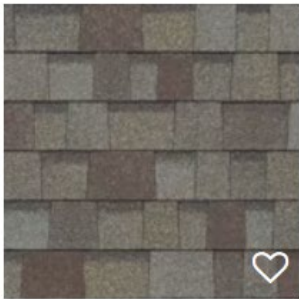

Weathered
Wood

Approved Roof Color Shingles as of July 17, 2025

Owens Corning TruDefinition© Duration Brand:

Amber

Antique Silver

Brownwood

Chateau Green

Desert Rose

Driftwood

Estate Gray

Harbor Blue

Midnight Plum

Onyx Black

Quarry Gray

Teak

Williamsburg Gray