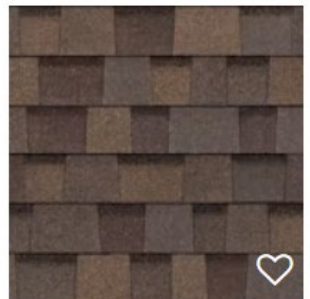

Approved Roof Color Shingles as of July 17, 2025

GAF Timberline Shingle

Pewter
Gray

Appalachian Barkwood
Sky

Birchwood

Cedar
Falls

Charcoal

Driftwood

Weathered
Wood

Approved Roof Color Shingles as of July 17, 2025

Owens Corning TruDefinition© Duration Brand:

Amber

Antique Silver

Brownwood

Chateau Green

Desert Rose

Driftwood

Estate Gray

Harbor Blue

Midnight Plum

Onyx Black

Quarry Gray

Teak

Williamsburg Gray

Approved Roof Color Shingles as of July 17, 2025

Owens Corning TruDefinition© Duration Designer (Blends)

Aged Copper

Black Sable

Bourbon

Merlot

Pacific Wave

Sand Dune