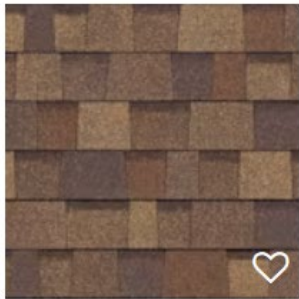

Approved Roof Color Shingles as of July 17, 2025

GAF Timberline Shingle

Pewter
Gray

Appalachian Barkwood
Sky

Birchwood

Cedar
Falls

Charcoal

Driftwood

Golden
Harvest

Hickory

Hunter
Green

Mission
Brown

Nantucket
Morning

Oyster
Gray

Shakewood

Slate

Weathered
Wood

Approved Roof Color Shingles as of July 17, 2025

Owens Corning TruDefinition© Duration Brand:

Amber

Antique Silver

Brownwood

Chateau Green

Desert Rose

Driftwood

Estate Gray

Harbor Blue

Midnight Plum

Onyx Black

Quarry Gray

Teak

Williamsburg Gray