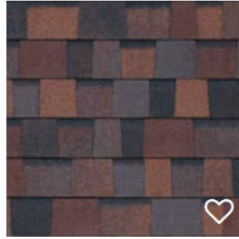

Approved Roof Color Shingles as of July 17, 2025

GAF Timberline Shingle

Pewter
Gray

Appalachian Barkwood
Sky

Birchwood

Cedar
Falls

Charcoal

Driftwood

Driftwood

Estate Gray

Harbor Blue

Midnight Plum

Onyx Black

Quarry Gray

Teak

Williamsburg Gray

Approved Roof Color Shingles as of July 17, 2025

Owens Corning TruDefinition© Duration Designer (Blends)

Aged Copper

Black Sable

Bourbon

Merlot

Pacific Wave

Sand Dune