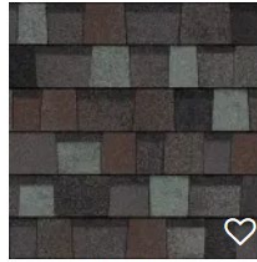

Storm Cloud