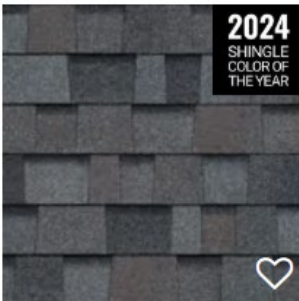

Weathered
Wood

Approved Roof Color Shingles as of July 17, 2025

Owens Corning TruDefinition© Duration Brand:

Amber

Antique Silver

Brownwood

Chateau Green

Desert Rose

Driftwood

Estate Gray

Harbor Blue

Midnight Plum

Onyx Black

Quarry Gray

Teak

Williamsburg Gray

Approved Roof Color Shingles as of July 17, 2025

Owens Corning TruDefinition© Duration Designer (Blends)

Aged Copper

Black Sable

Bourbon

Merlot

Pacific Wave

Sand Dune