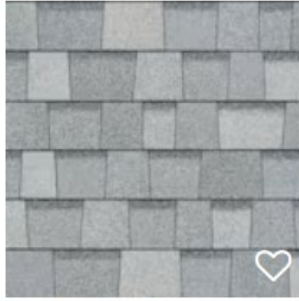

Approved Roof Color Shingles as of July 17, 2025

GAF Timberline Shingle

Pewter
Gray

Appalachian Barkwood
Sky

Birchwood

Cedar
Falls

Charcoal

Driftwood

Golden
Harvest

Hickory

Hunter
Green

Mission
Brown

Nantucket
Morning

Oyster
Gray

Shakewood

Slate

Weathered
Wood

Approved Roof Color Shingles as of July 17, 2025

Owens Corning TruDefinition© Duration Brand:

Amber

Antique Silver

Brownwood

Chateau Green

Desert Rose