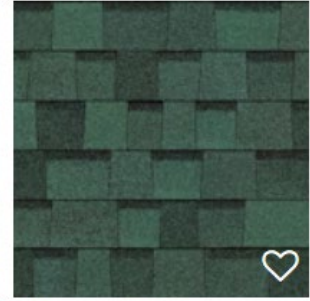

Approved Roof Color Shingles as of July 17, 2025

GAF Timberline Shingle

Pewter
Gray

Appalachian Barkwood
Sky

Birchwood

Cedar
Falls

Charcoal

Driftwood

Golden
Harvest

Hickory

Hunter
Green

Mission
Brown

Nantucket
Morning

Oyster
Gray

Shakewood

Slate

Weathered
Wood

Approved Roof Color Shingles as of July 17, 2025

Owens Corning TruDefinition© Duration Brand:

Amber

Antique Silver

Brownwood

Chateau Green

Desert Rose

Driftwood

Estate Gray

Harbor Blue

Midnight Plum

Onyx Black

Quarry Gray

Teak

Williamsburg Gray