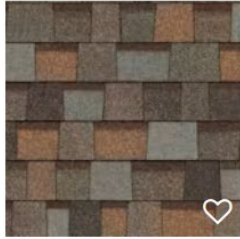

Approved Roof Color Shingles as of July 17, 2025

GAF Timberline Shingle

Pewter
Gray

Appalachian Barkwood
Sky

Birchwood

Cedar
Falls

Charcoal

Driftwood

Weathered
Wood

Approved Roof Color Shingles as of July 17, 2025

Owens Corning TruDefinition© Duration Brand:

Amber

Antique Silver

Brownwood

Chateau Green

Desert Rose

Driftwood

Estate Gray

Harbor Blue

Midnight Plum

Onyx Black

Quarry Gray

Teak

Williamsburg Gray

Approved Roof Color Shingles as of July 17, 2025

Owens Corning TruDefinition© Duration Designer (Blends)

Aged Copper

Black Sable

Bourbon

Merlot

Pacific Wave

Sand Dune