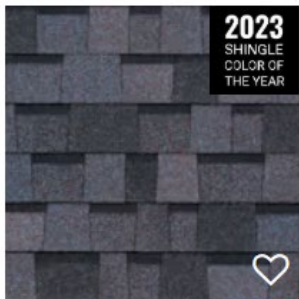

Approved Roof Color Shingles as of July 17, 2025

GAF Timberline Shingle

Pewter
Gray

Appalachian Barkwood
Sky

Birchwood

Cedar
Falls

Charcoal

Driftwood

Golden
Harvest

Hickory

Hunter
Green

Mission
Brown

Nantucket
Morning

Oyster
Gray

Shakewood

Slate

Weathered
Wood

Approved Roof Color Shingles as of July 17, 2025

Owens Corning TruDefinition© Duration Brand:

Amber

Antique Silver

Brownwood

Chateau Green

Desert Rose

Driftwood

Estate Gray

Harbor Blue

Midnight Plum

Onyx Black

Quarry Gray

Teak

Williamsburg Gray