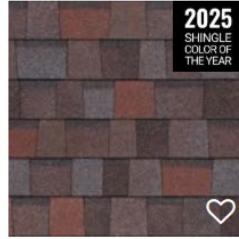

Driftwood

Estate Gray

Harbor Blue

Midnight Plum

Onyx Black

Quarry Gray

Teak

Williamsburg Gray

Approved Roof Color Shingles as of July 17, 2025

Owens Corning TruDefinition© Duration Designer (Blends)

Aged Copper

Black Sable

Bourbon

Merlot

Pacific Wave

Sand Dune