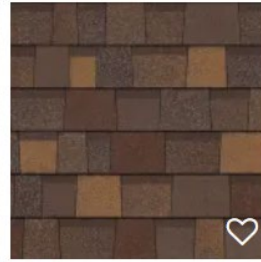

Driftwood

Estate Gray

Harbor Blue

Midnight Plum

Onyx Black

Quarry Gray

Teak

Williamsburg Gray

Approved Roof Color Shingles as of July 17, 2025

Owens Corning TruDefinition© Duration Designer (Blends)

Aged Copper

Black Sable

Bourbon

Merlot

Pacific Wave

Sand Dune