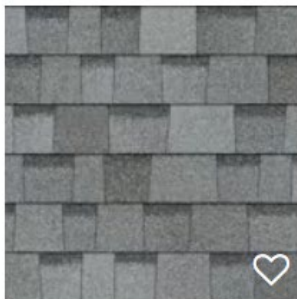

Approved Roof Color Shingles as of July 17, 2025

GAF Timberline Shingle

Pewter
Gray

Appalachian Barkwood
Sky

Birchwood

Cedar
Falls

Charcoal

Driftwood

Weathered
Wood

Approved Roof Color Shingles as of July 17, 2025

Owens Corning TruDefinition© Duration Brand:

Amber

Antique Silver

Brownwood

Chateau Green

Desert Rose

Driftwood

Estate Gray

Harbor Blue

Midnight Plum

Onyx Black

Quarry Gray

Teak

Williamsburg Gray

Approved Roof Color Shingles as of July 17, 2025

Owens Corning TruDefinition© Duration Designer (Blends)

Aged Copper

Black Sable

Bourbon

Merlot

Pacific Wave

Sand Dune